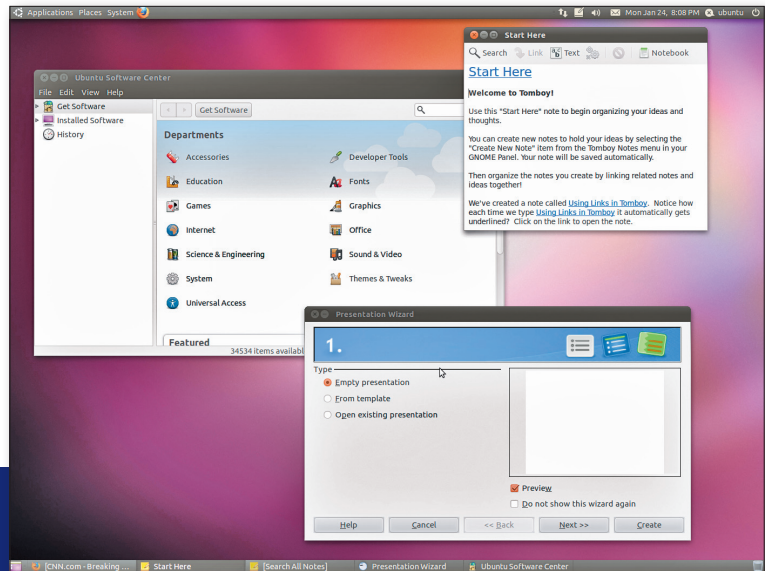

Ubuntu 10.10 64-bit Version

For readers with 64-bit systems, we also include the full DVD version of the Ubuntu Linux 10.10 64-bit edition. A handy boot menu lets you try out a Live version of Ubuntu 10.10 before you decide to install. See the Discovery Guide in this issue for more on what's new in Ubuntu 10.10.