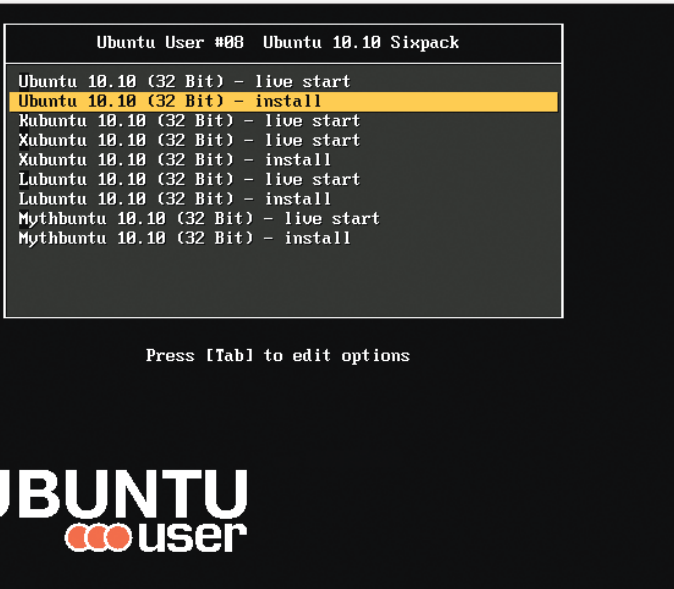

Ubuntu 10.10 Sixpack and Ubuntu 10.10 64-bit Version

ON THE DVD

Ubuntu 10.10 Sixpack

Our Ubuntu sixpack offers Live and installed versions of several of the top 'buntu variants. A handy start-up menu boots to a Live version of Ubuntu, Kubuntu, Xubuntu, Lubuntu, or Mythbuntu. The menu also lets you launch the installer to set up a permanent version of Ubuntu, Xubuntu, Lubuntu, or Mythbuntu. Completing the sixpack is an ISO image of the Ubuntu Alternate CD in the `iso-image/` directory of the DVD. The Alternate CD provides additional options for automated and offline installation.

Double-Sided DVD

This DVD is a double-sided disc. A DVD device always reads the side of the disc that is facing down. This DVD is labeled conventionally – the label you see as you place the disc into the tray applies to the data on the opposite side. If you are installing Ubuntu 64-bit edition, the 64-bit label should be facing up.