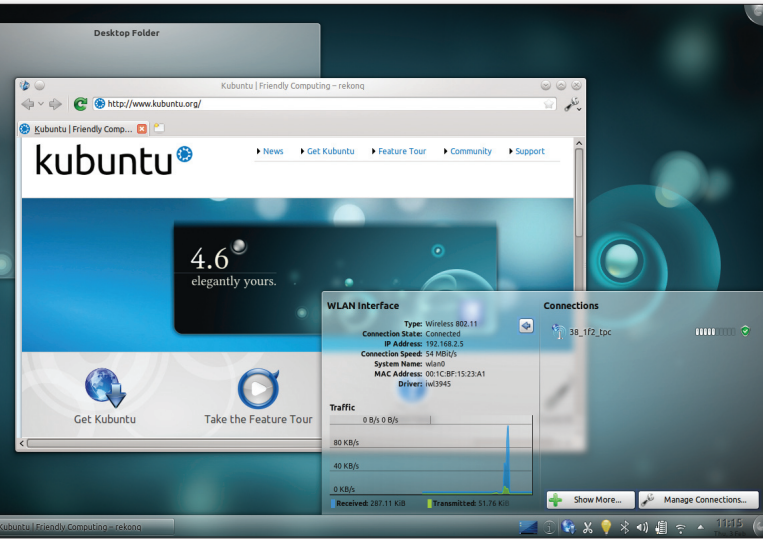

Ubuntu and Kubuntu 11.04

I AM THE NARWHAL

Ubuntu 11.04 "Natty Narwhal"

The biggest news about the brand new Ubuntu 11.04 "Natty Narwhal" is the new Unity desktop. Unity, originally designed for the small displays on netbooks and mobile devices, supports highly efficient keyboard control. Take the Narwhal tour for a closer look at the latest Ubuntu release.

Our double-sided DVD gives you the choice of Ubuntu 11.04 and the KDE-based Kubuntu 11.04 variant. Boot it in "Live" mode (the *Try Ubuntu* option in the boot menu) to try Ubuntu without disturbing the contents of your hard drive.

Double-Sided DVD

This DVD is a double-sided disc. A DVD device always reads the side of the disc that is facing down. This DVD is labeled conventionally – the label you see as you place the disc into the tray applies to the data on the opposite side. If you are installing Kubuntu, the Kubuntu label should be facing up in the tray.