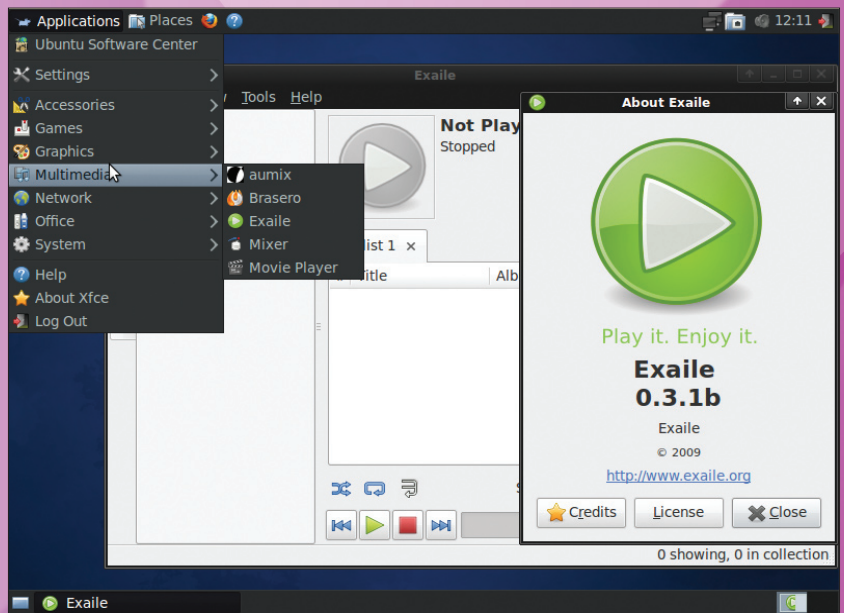

BONUS DISTROS

Look in the `/iso-images` directory of the DVD for a trio of terrific ISO images:

- Xubuntu 10.04 – This light and lively Ubuntu, which features the Xfce desktop, is ideal for legacy systems with limited hardware resources.
- Lubuntu 10.04 – Another Ubuntu light system intended for older, low-spec hardware, Lubuntu comes with the Lightweight X11 Desktop Environment (LXDE).
- Ubuntu Netbook Edition 10.04 – This special version of Ubuntu is designed for netbook computers.

Burn these images to a separate DVD and boot to the new disc to explore these bodacious bonus 'buntus. Don't forget to tell you disc burner utility to burn an ISO image – don't just copy the file.

Xubuntu and Lubuntu are lightweight systems that still provide a rich user experience on computers with limited resources.

OPENARTIST

Side B of this DVD comes with the innovative openArtist – an Ubuntu-based Linux distro designed for the needs of visual and audio artists.

Based on Ubuntu 9.10, openArtist provides a vast collection of pre-installed apps for editing images and multimedia files, including pixel- and vector-based graphics, RAW converters, audio tools, and video editing applications.

The openArtist developers have integrated more than 100 additional apps into the Ubuntu base system: Aqualung, Ardour, Audacity, GIMP, Blender, Cinelerra, Freestyle, Kino, LightZone 2.4, LiVES, Open Movie Editor, Rosegarden, and much, much more.