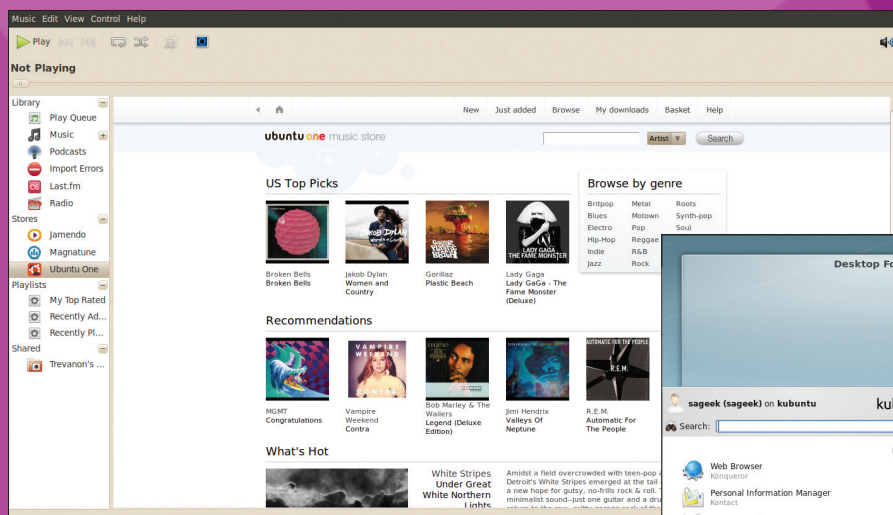

Exclusive "Ubuntu User Edition"

ON THE DVD

UBUNTU 10.04 AND MUCH MORE

The DVD included with this issue comes with a delectable collection of Ubuntu flavors.

UBUNTU AND KUBUNTU

Side A of your Ubuntu User DVD has a convenient boot menu that lets you install a special version of Ubuntu 10.04 or Kubuntu 10.04.

The Ubuntu included on this disc is a custom-built "Ubuntu User Edition" especially created for this issue. This enhanced version of the popular Ubuntu Linux includes package updates since the last release, plus lots of extras, including pre-configured versions of Sun Java, Adobe Flash, Adobe Reader, Skype, Google Chrome, Google Picasa, Google Earth, VirtualBox, TeamViewer, Firefox HTTPS extension, TrueCrypt, ClamAV, Gufw, GIMP, Audacity, EasyTAG, MusicBrainz Picard, Miro, and Thunderbird 3.

The two "Try" options leave your computer unchanged. Select "Install Ubuntu" or "Install Kubuntu" to install a system on your hard drive.

Explore the latest from Ubuntu Linux. This special Ubuntu User Edition includes many enhancements and updates since the Ubuntu 10.04 release.

Kubuntu comes with the powerful and stylish KDE desktop.

BONUS DISTROS

Look in the `/iso-images` directory of the DVD for a trio of terrific ISO images:

- Xubuntu 10.04 – This light and lively Ubuntu, which features the Xfce desktop, is ideal for legacy systems with limited hardware resources.
- Lubuntu 10.04 – Another Ubuntu light system intended for older, low-spec hardware, Lubuntu comes with the Lightweight X11 Desktop Environment (LXDE).
- Ubuntu Netbook Edition 10.04 – This special version of Ubuntu is designed for netbook computers.